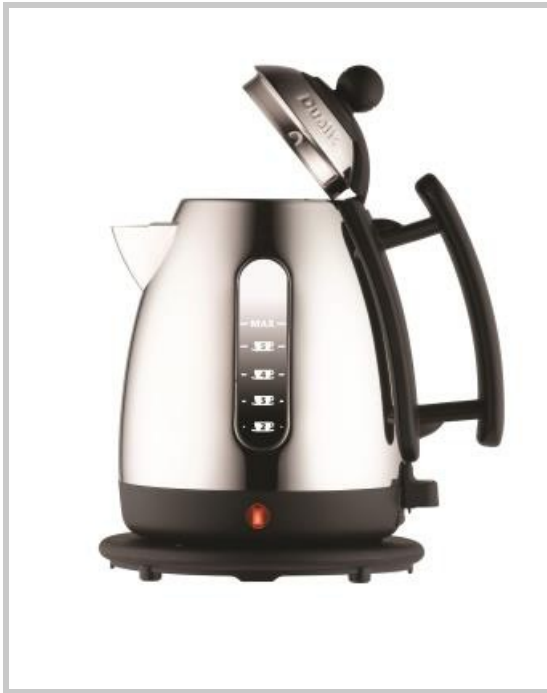

Dualit Cordless Jug

DESCRIPTION

STANDING TALL

Dualit's cordless jug kettle offers an upright format kettle with a different pouring action to more traditional dome shaped kettles. The hinged easy-fill lid has a large heatproof knob with finger guard to prevent burning. A rapid-boil concealed element heats the water quickly and has its own boil-dry safety cut-out.

Features include:

- Concealed Element
- Swivel Base

DIMENSIONS

 Width	180
 Depth	230
 Height	260
 Volume	1.5

COLOURS

No colour information available.